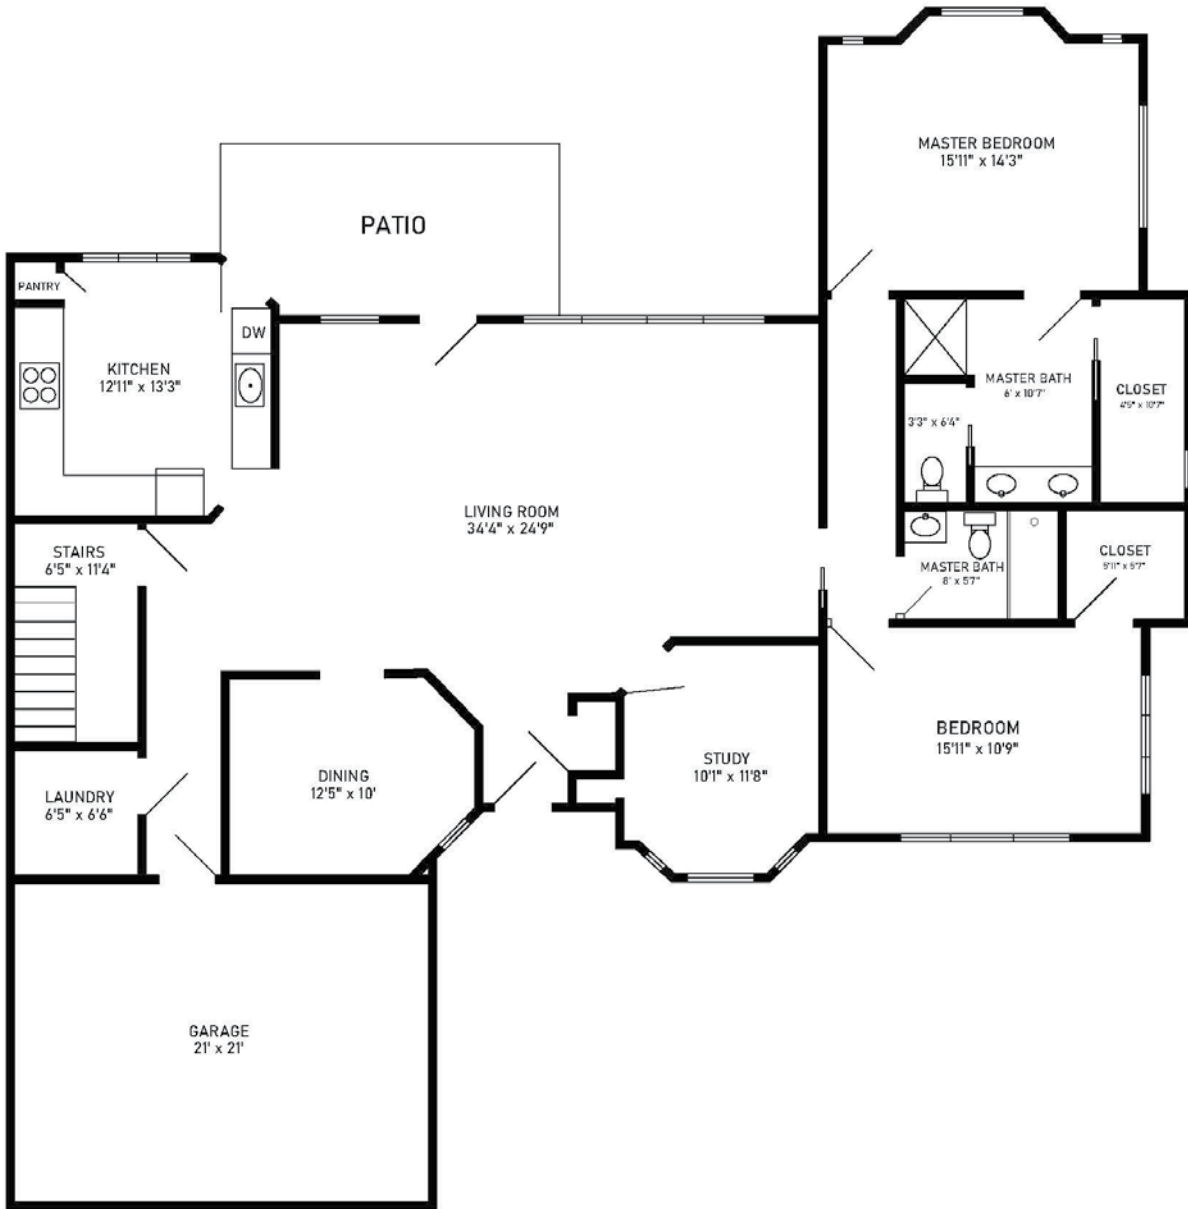

Regency  
Two-Bedroom + Study, Two-Bath, Duplex - A

1,925 sq. ft.

Dimensions are approximate.

124 Windsor Park Drive, Carol Stream, IL 60188 (630) 510-4702 CovLivingWindsorPark.org

Covenant Living Communities & Services is a ministry of the Evangelical Covenant Church and does not discriminate pursuant to the federal Fair Housing Act. All faiths and beliefs are welcome.